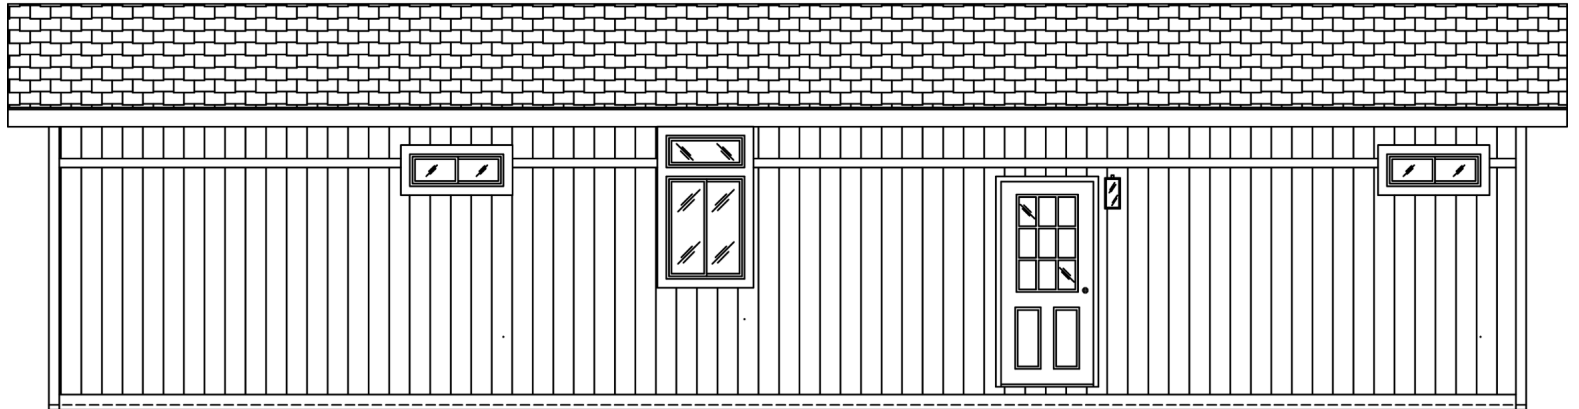

**THE COLUMBIA RIVER
SERIES**
The Columbia River
2031

27' x 48'

DIMENSIONS

1,280 sf
LIVING SPACE

3
BEDROOMS

2
BATHROOMS

OVERVIEW

48' Double Wide with
9ft Ceilings

Heritage Home Center

(425) 353-5464

or **Request Firm Quote**

— EMAIL US

02 FRONT ELEVATION

FRONT SIDEWALL

BACK SIDEWALL

FRONT ENDWALL

REAR ENDWALL